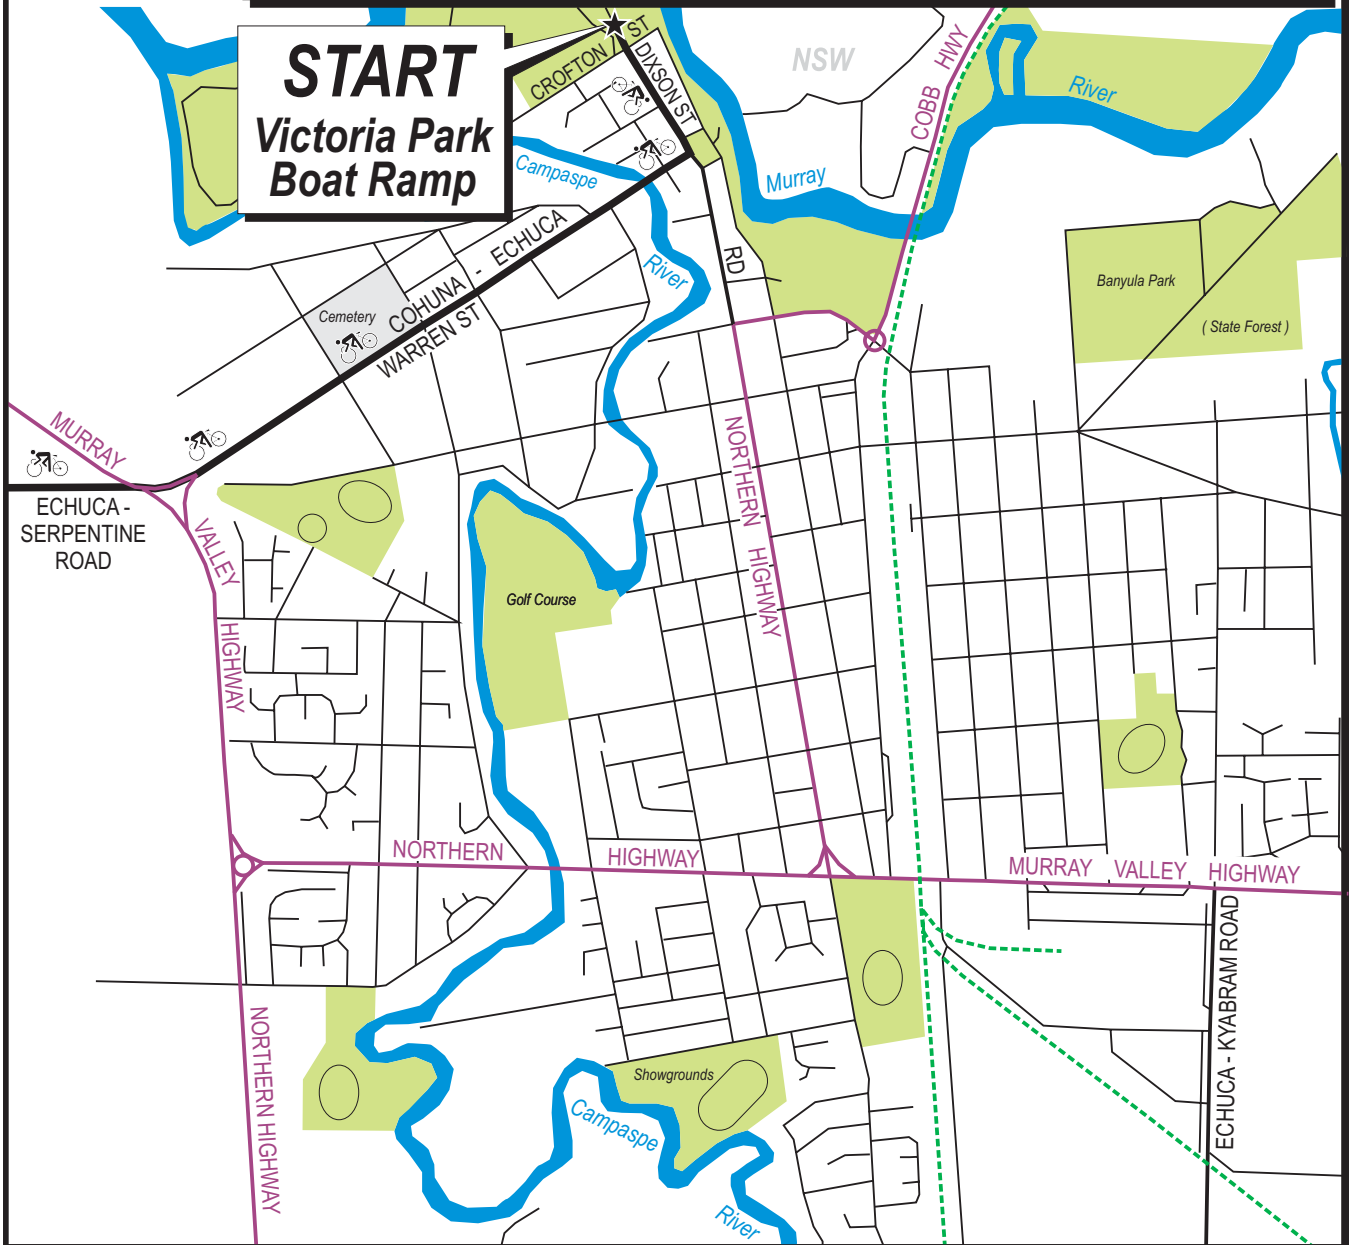

- Road
- Major Road
- Highway
- - - Railway Line
- ⚓ Cyclist Route

# Echuca

0 1000  
Metres

# Map C

**START**  
Victoria Park  
Boat Ramp

See Map 8

Map produced by Tanya Murphy. Current January 2008.