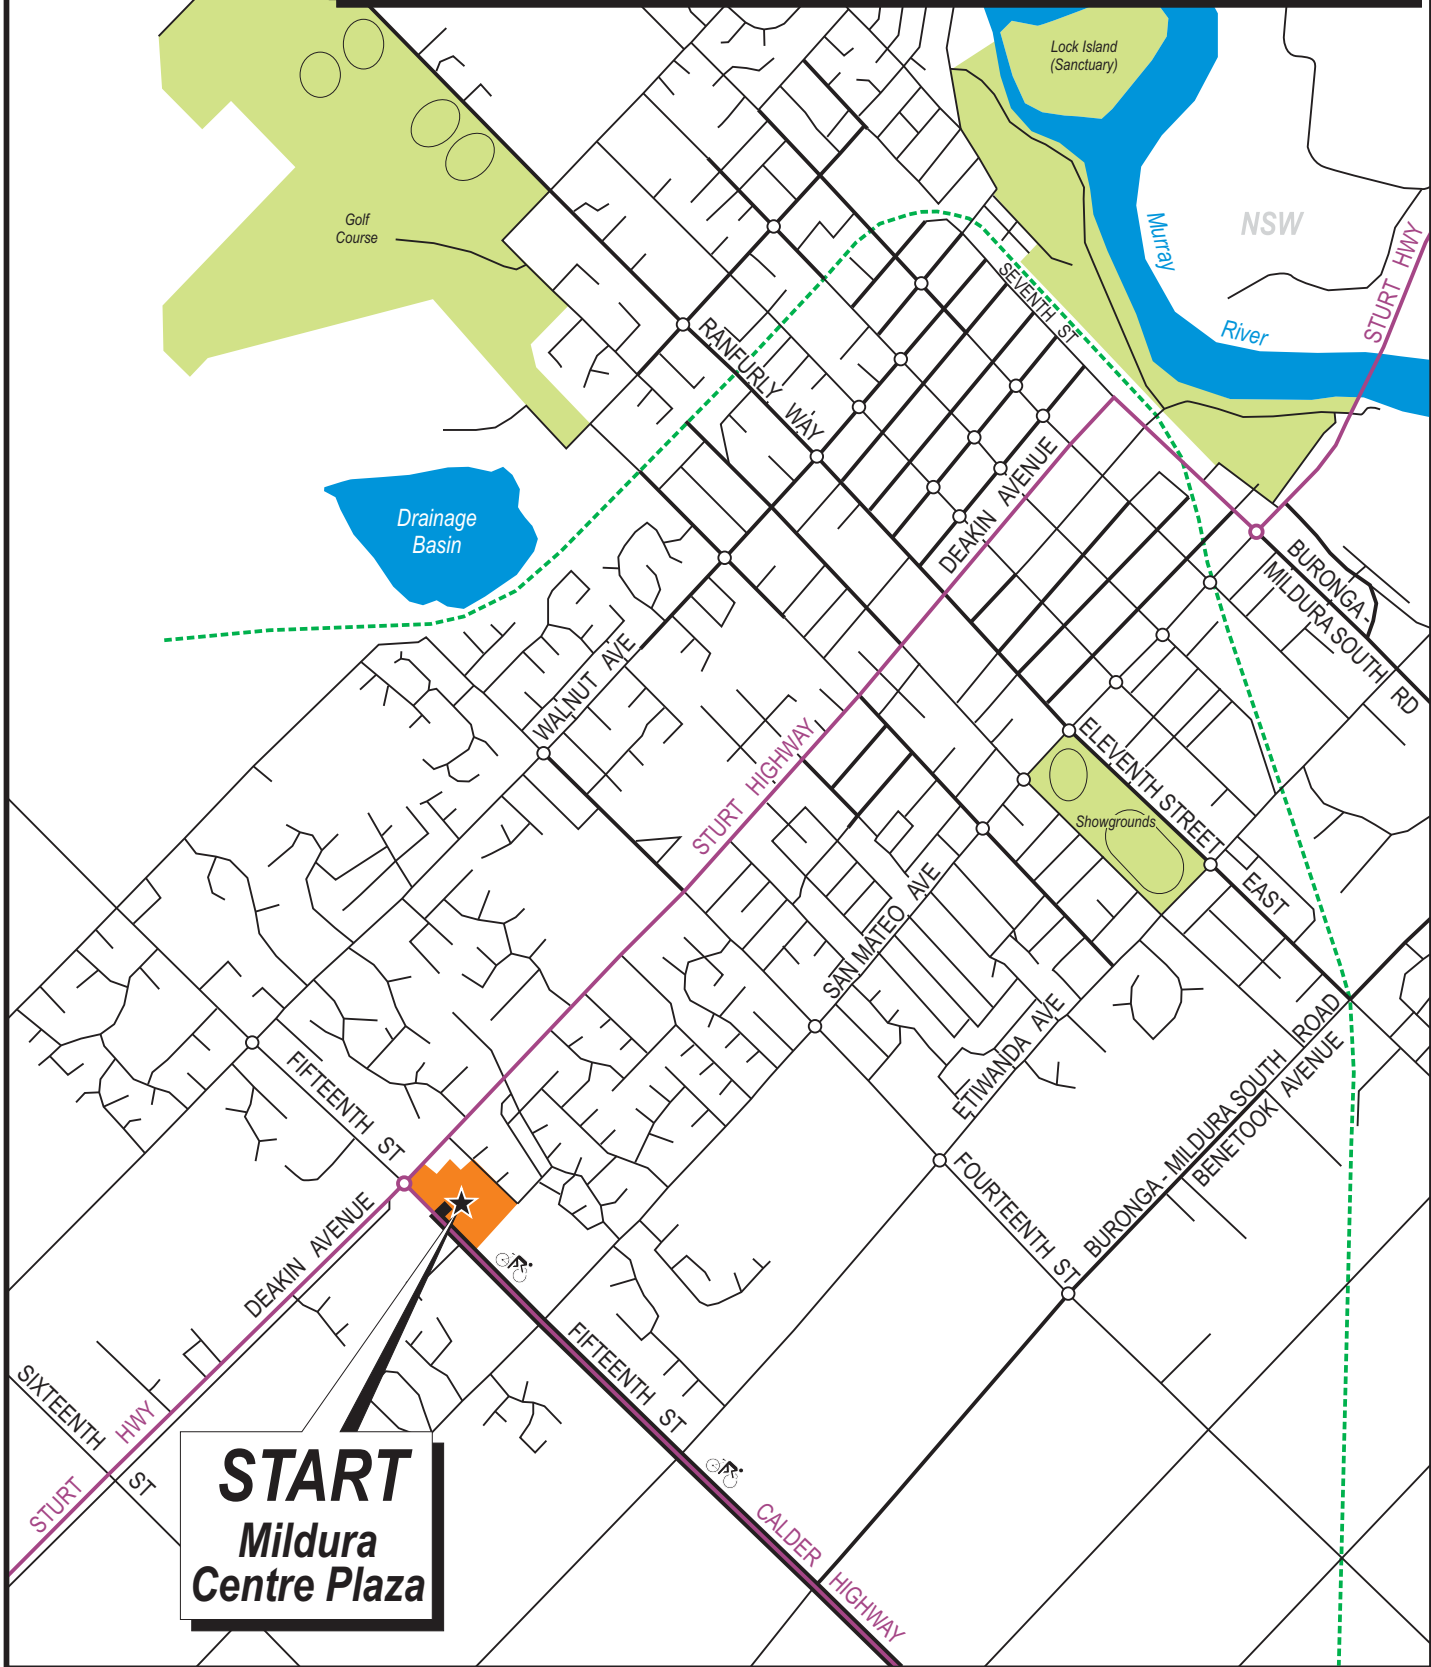

- Road
- Major Road
- Highway
- - - Railway Line
- Cyclist Route

Mildura

0 1000

Metres

Map

A

START
Mildura
Centre Plaza